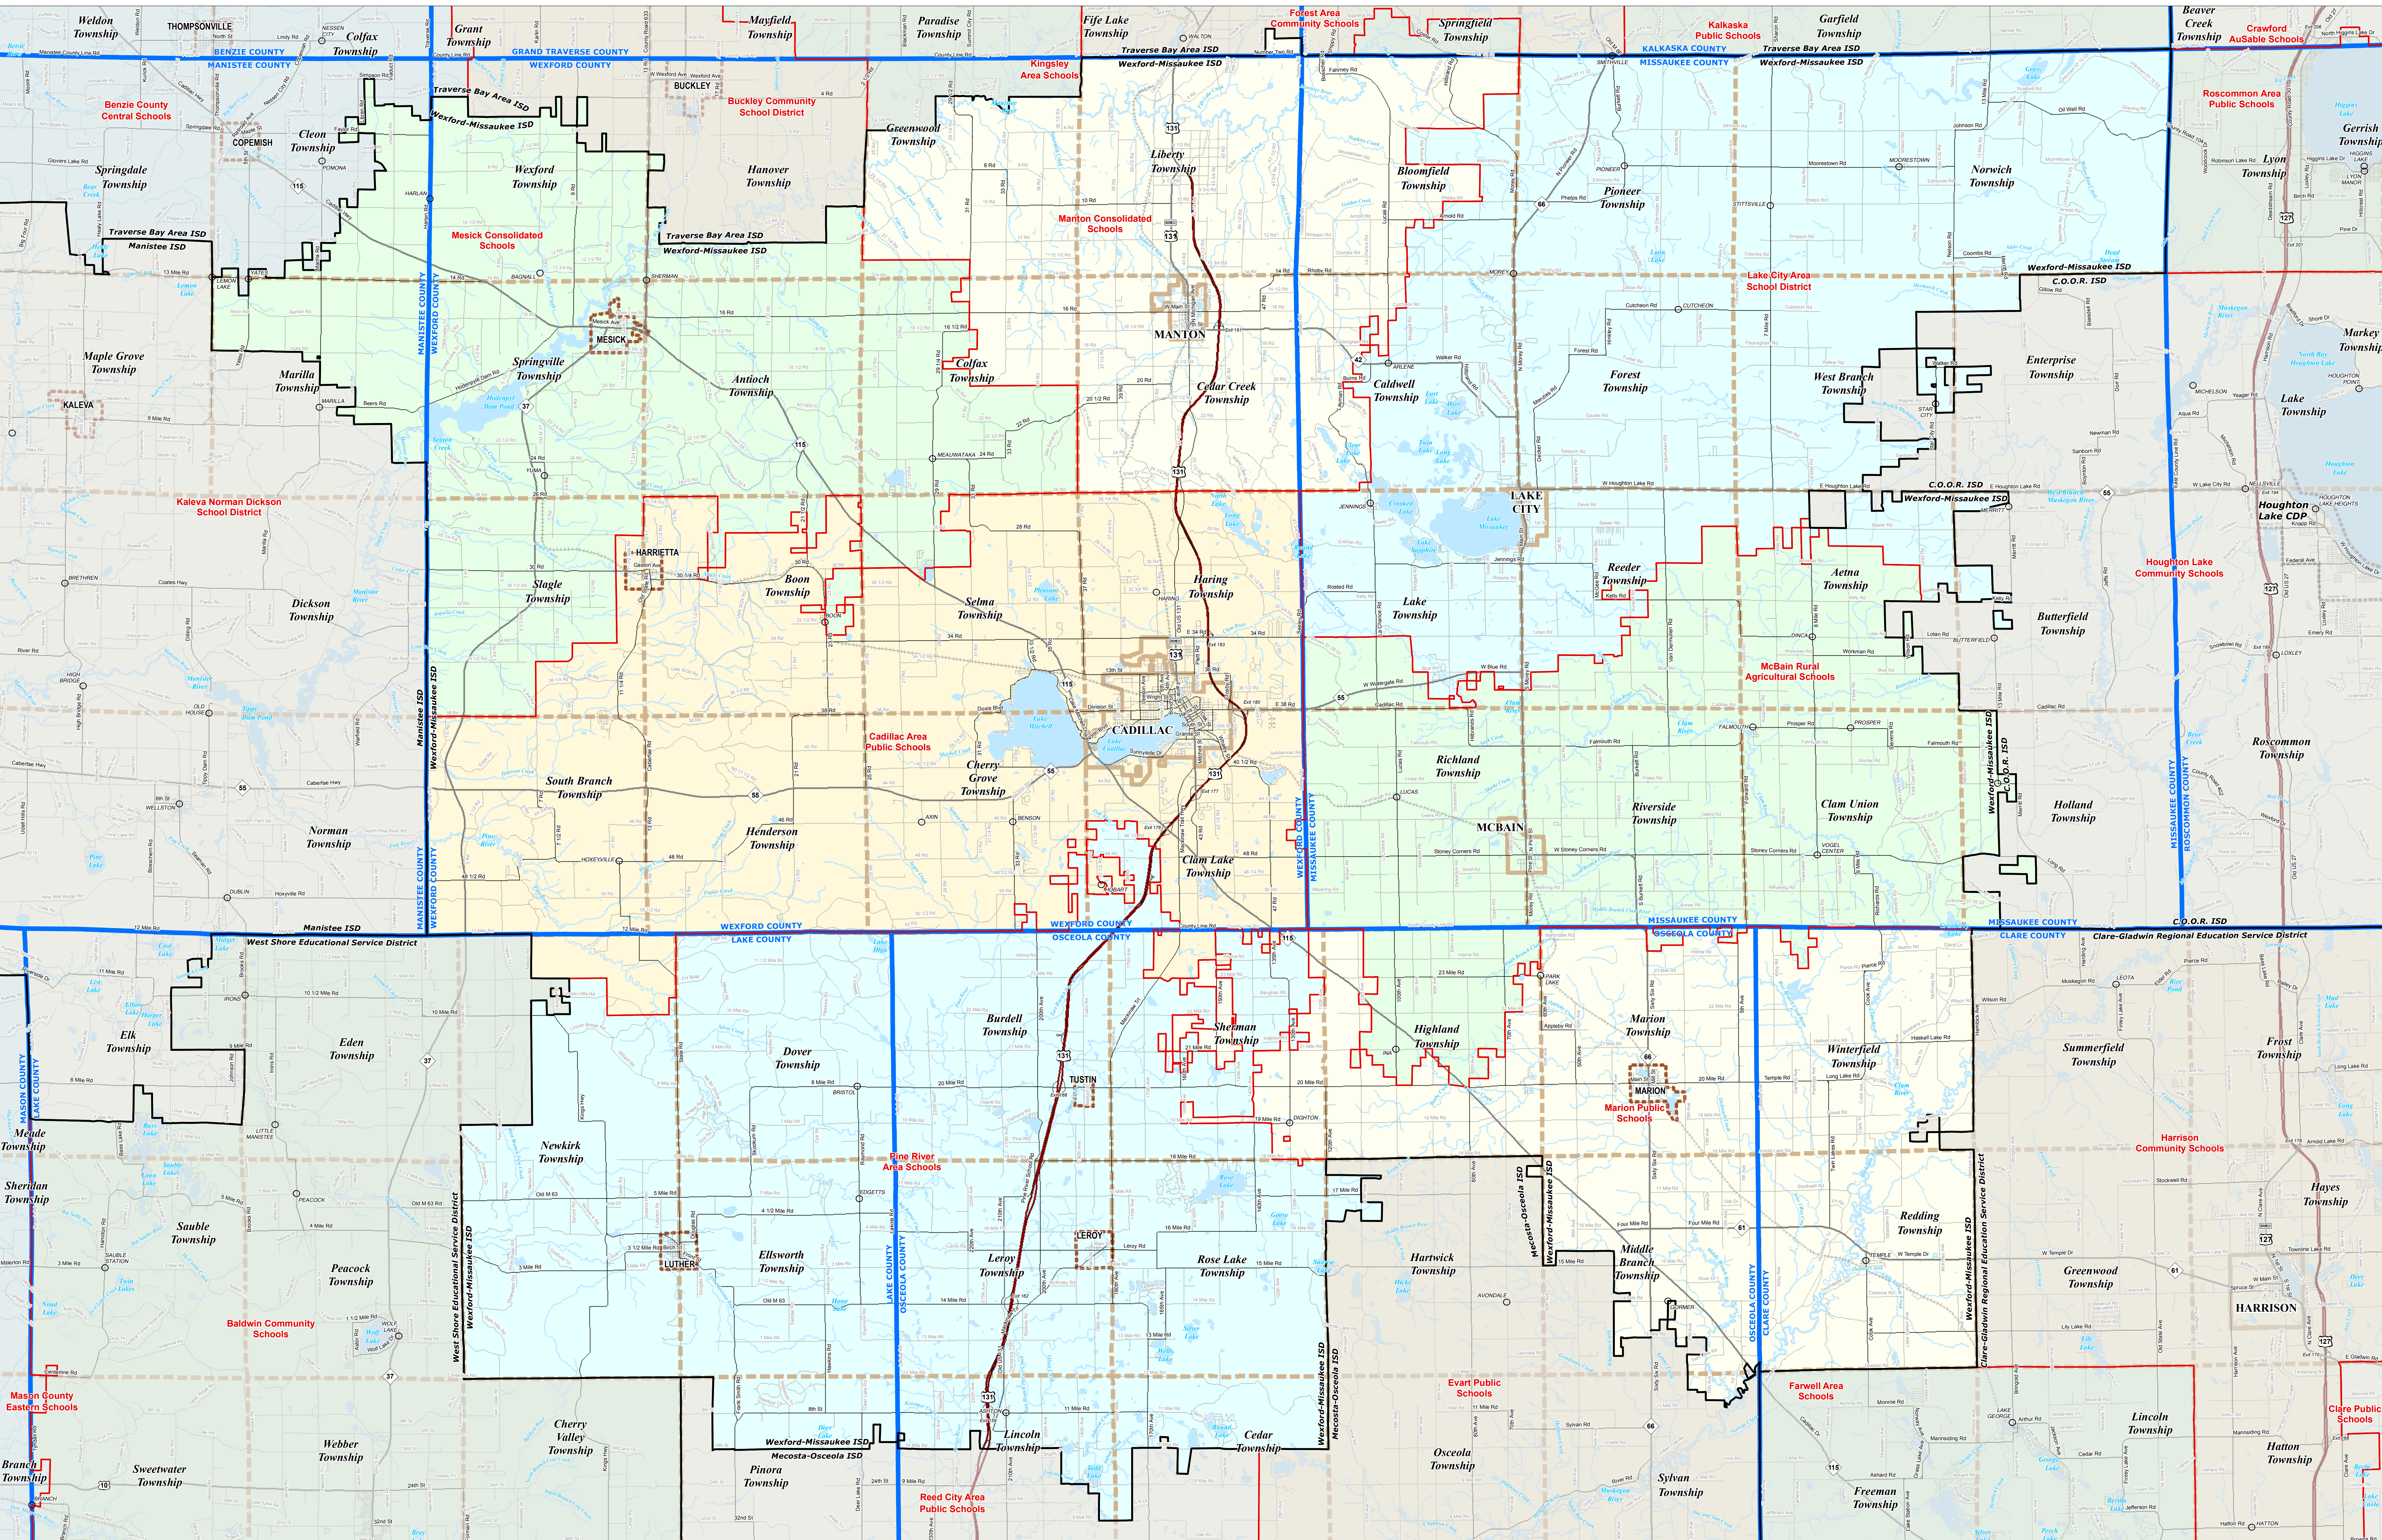

WEXFORD-MISSAUKEE ISD

0 2.5 5 Miles

11/18/13

Legend

Source: Michigan Geographic Framework v13a